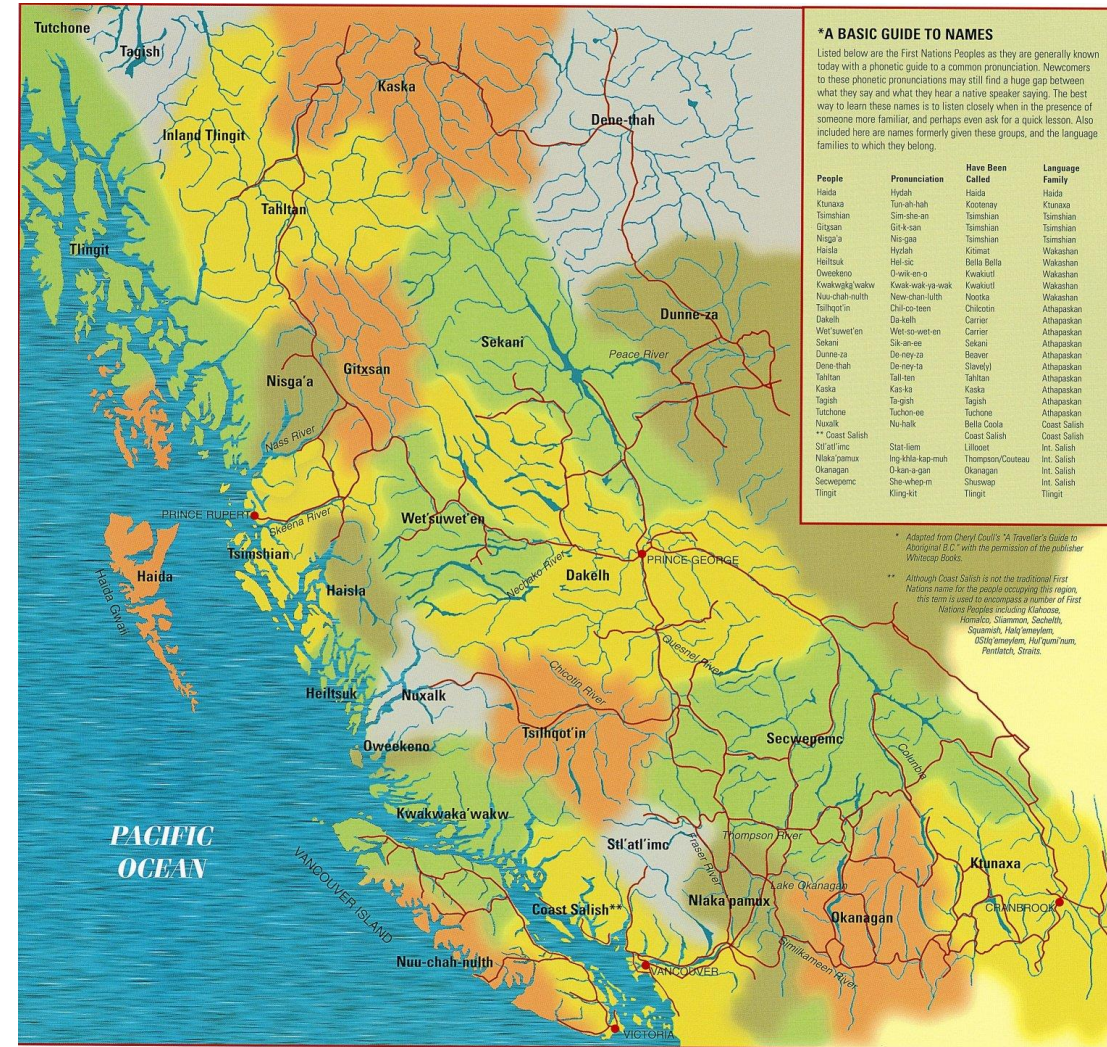

ARE THERE SUPPORTS FOR INDIGENOUS STUDENTS?

Indigenous Students

Camosun College campuses are located on the traditional territories of the Lkwungen and W̱SÁNEĆ peoples.

We acknowledge their welcome and graciousness to the students who seek knowledge here.

- Camosun provides educational, financial, and cultural supports.

[details available here](#)